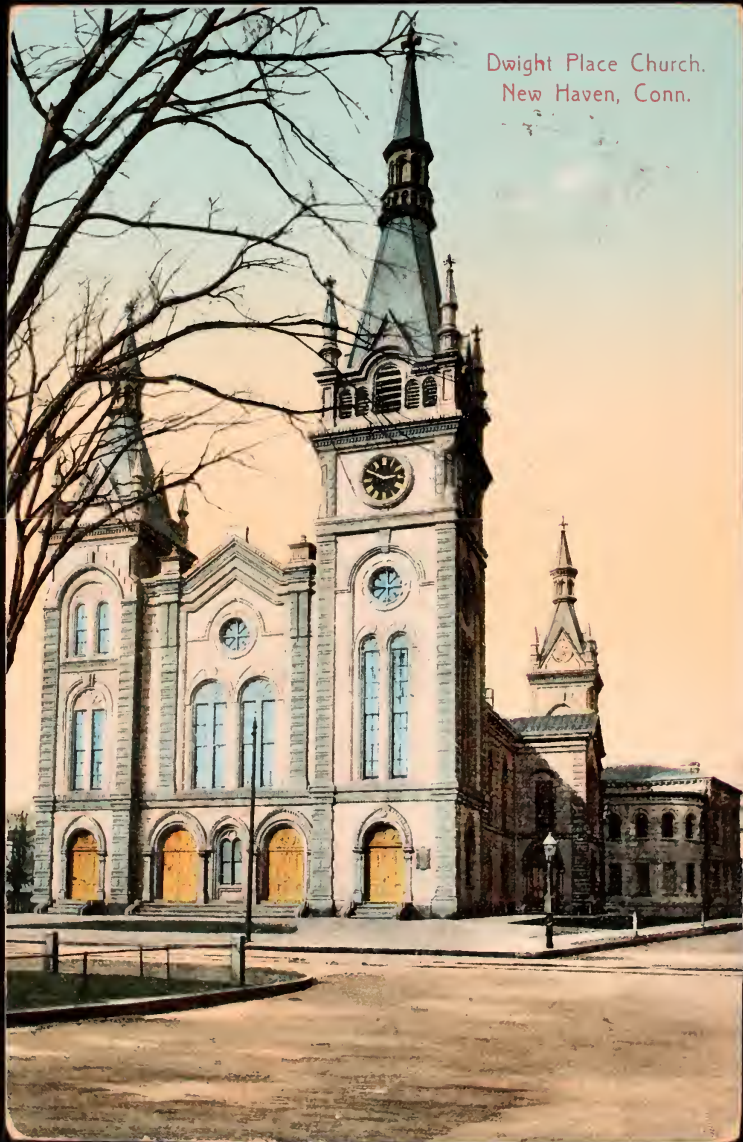

Dwight Place Church.
New Haven, Conn.

G. M. HALE,
12 Trumbull St.,
NEW HAVEN, CONN.

POST CARD.

PV

E. P. J. Co. No. 900 Made in Germany

301611c

Message
Have you ever been
there? I never saw
any such thing before
I did again.